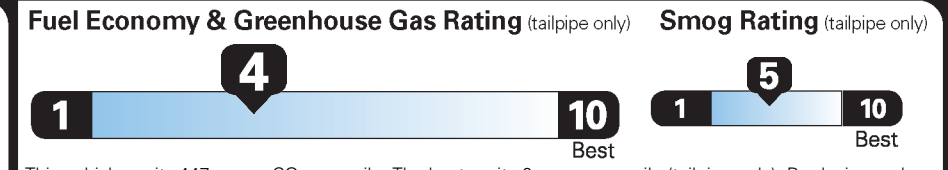

PRICE INFORMATION

BASE PRICE	$44,500.00
TOTAL OPTIONS/OTHER	7,090.00
TOTAL VEHICLE & OPTIONS/OTHER DESTINATION & DELIVERY	51,590.00 995.00
TOTAL BEFORE DISCOUNTS	52,585.00
NE SPECIAL EDITION DISC	- 750.00
TOTAL SAVINGS	- 750.00

RESIDENCY RESTRICTIONS APPLY TO DISCOUNTS/SAVINGS - BASED ON CUSTOMER ZIP CODE. SEE DEALER FOR DETAILS.

TOTAL MSRP $51,835.00

LINCOLN AUTOMOTIVE FINANCIAL SERVICES
Whether you decide to lease or finance your vehicle, you'll find the choices that are right for you. See your Lincoln Dealer for details or visit www.lincolnafcs.com.

This label is affixed pursuant to the Federal Automobile Information Disclosure Act. Gasoline, License, and Title Fees, State and Local taxes are not included. Dealer installed options or accessories are not included unless listed above.

LG231 N RD 2X 015 000632 07 23 20

EPA DOT Fuel Economy and Environment

Gasoline Vehicle

Fuel Economy

20 MPG
combined city/hwy

17 city
26 highway

5.0 gallons per 100 miles

Midsized Cars range from 14 to 141 MPG. The best vehicle rates 136 MPGe.

You spend $2,500 more in fuel costs over 5 years compared to the average new vehicle.

Annual fuel cost $2,000

This vehicle emits 447 grams CO₂ per mile. The best emits 0 grams per mile (tailpipe only). Producing and distributing fuel also create emissions; learn more at fuelconomy.gov.

Actual results will vary for many reasons, including driving conditions and how you drive and maintain your vehicle. The average new vehicle gets 27 MPG and costs $7,500 to fuel over 5 years. Cost estimates are based on 15,000 miles per year at $2.70 per gallon. MPGe is miles per gasoline gallon equivalent. Vehicle emissions are a significant cause of climate change and smog.

fuelconomy.gov

Calculate personalized estimates and compare vehicles

GOVERNMENT 5-STAR SAFETY RATINGS

Overall Vehicle Score ★★★★★
Based on the combined ratings of frontal, side and rollover. Should ONLY be compared to other vehicles of similar size and weight.

Frontal Crash ★★★★★
Driver Passenger
Based on the risk of injury in a frontal impact. Should ONLY be compared to other vehicles of similar size and weight.

Side Crash ★★★★★
Front seat Rear seat
Based on the risk of injury in a side impact.

Rollover ★★★★★
Based on the risk of rollover in a single-vehicle crash.

Star ratings range from 1 to 5 stars (★★★★★), with 5 being the highest. Source: National Highway Traffic Safety Administration (NHTSA). www.safercar.gov or 1-888-327-4236

WARNING: Operating, servicing and maintaining a passenger vehicle, pickup truck, van, or off-road vehicle can expose you to chemicals including engine exhaust, carbon monoxide, phthalates, and lead, which are known to the State of California to cause cancer and birth defects or other reproductive harm. To minimize exposure, avoid breathing exhaust, do not idle the engine except as necessary, service your vehicle in a well-ventilated area and wear gloves or wash your hands frequently when servicing your vehicle. For more information go to www.P65Warnings.ca.gov/passenger-vehicle.

THE LINCOLN WAY™ APP
Your Dashboard of Services & Features

1. Download the Lincoln Way app* and you can:
2. Remotely start, lock and unlock your vehicle
   - Locate your vehicle and check approximate fuel range
   - Receive vehicle health alerts

The Lincoln Connect™ modem is active and sending vehicle data (e.g., diagnostics) to Lincoln. See in-vehicle Settings for connectivity options.

*Compatible with select smartphone platforms. Lincoln Connect service required (see App Terms for more information). Connected service and related feature functionality is subject to compatible AT&T-network availability. Evolving technology/cellular networks may affect functionality and availability, or continued provision of some features, prohibiting them from functioning. Message and data rates may apply. See your local Lincoln website for our privacy policy.

Lincoln Protect™